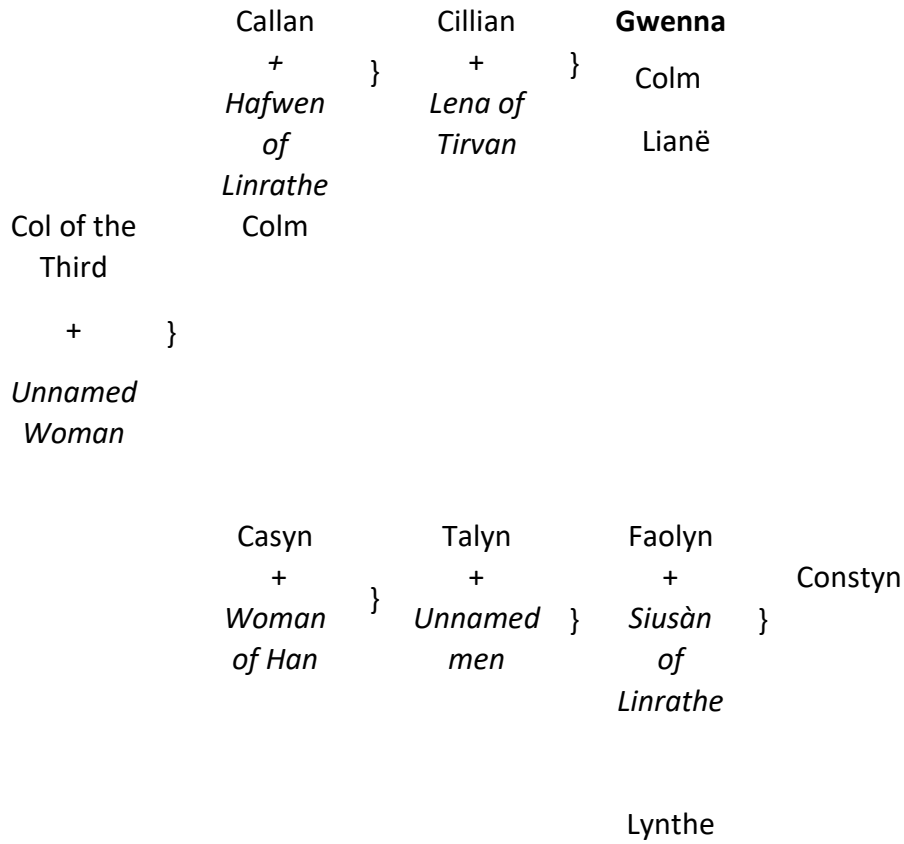

FAMILY TREES

Gwenna of Ésparias: Paternal family tree

Gwenna of Ésparias: Maternal family tree

Sorley of Gundarstorp: Paternal Family Tree

Gundar
(died in
childhood)

Teasag
+ } **Sorley**
Daughter } 4 children,
Roghan + *Betis* } including Hairle and Lairís

Gundar
of
Gundar
storp

+ }
Maj } Nyle

Druisius of Casil: Paternal Family Tree

Druisius

Bernikë } Deceased newborn daughter

Salvius }
+ } **Marius**
Nipia } + }
Vita } } Several children

2 other
daughters

Ruar of Linrathe: Paternal Family Tree

Bjorn of Varsland: Paternal Family Tree

Decanius of Casil: Paternal Family Tree