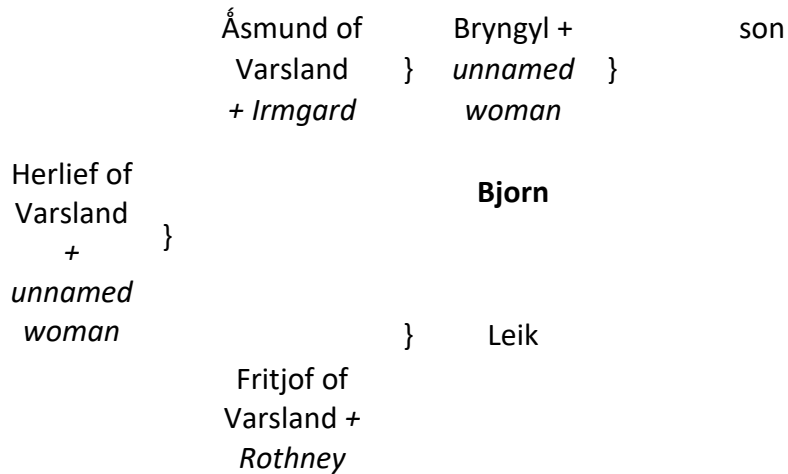

FAMILY TREES

Gwenna of Ésparias: Paternal family tree

Gwenna of Ésparias: Maternal family tree

Sorley of Gundarstorp: Paternal Family Tree

Gundar
(died in
childhood)

Teasag
+ } **Sorley**
Daughter } 4 children,
Roghan + *Betis* } including Hairle and Lairís

Gundar
of
Gundar
storp

+ }
Maj } Nyle

Druisius of Casil: Paternal Family Tree

Druisius

Bernikë } Deceased newborn daughter

Salvius }
+ } **Marius**
Nipia } + }
Vita } } Several children

2 other
daughters

Ruar of Linrathe: Paternal Family Tree

Bjorn of Varsland: Paternal Family Tree

Decanius of Casil: Paternal Family Tree