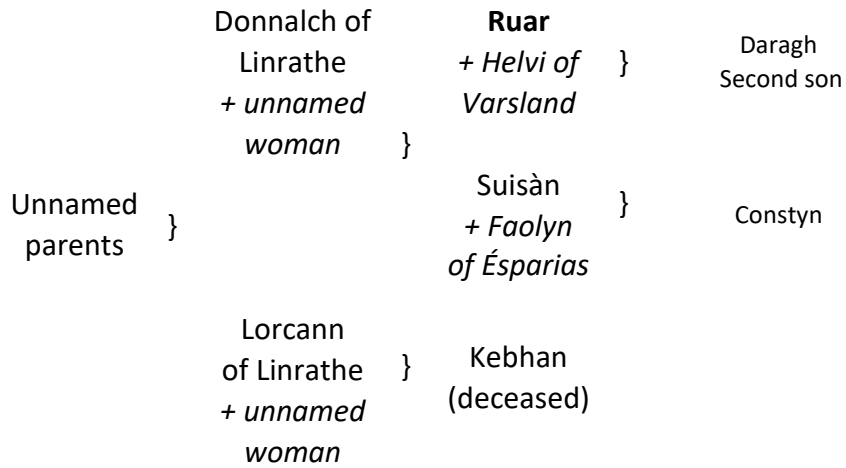

FAMILY TREES

Gwenna of Ésparias: Paternal family tree

Gwenna of Ésparias: Maternal family tree

Sorley of Gundarstorp: Paternal Family Tree

Gundar
(died in
childhood)

Teasag
+ } **Sorley**
Daughter } 4 children,
Roghan + *Betis* } including Hairle and Lairís

Gundar
of
Gundar
storp

+ }
Maj } Nyle

Druisius of Casil: Paternal Family Tree

Druisius

Bernikë } Deceased newborn daughter

Salvius }
+ } **Marius**
Nipia } + }
Vita } } Several children

2 other
daughters

Ruar of Linrathe: Paternal Family Tree